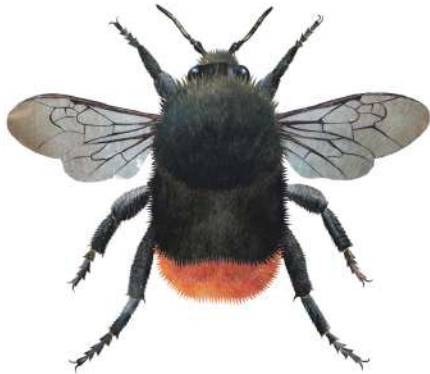

SPRING GARDEN INSECT GUIDE

These are some of the amazing insects that may visit gardens & parks this Spring. What can you spot?

Red-tailed Bumblebee
(female) 10-21mm

Buff-tailed Bumblebee
10-25mm

Common Carder Bumblebee
8-18mm

Early Bumblebee
(female) 8-17mm

Dark-edged Bee-fly
6-13mm

7-Spot Ladybird
5-8mm

Green Shieldbug
12-14mm

Large White Butterfly (male)
wing span 63-70mm

Small Tortoiseshell Butterfly
wing span 50-56mm

Holly Blue Butterfly (male)
wing span 26-35mm

Peacock Butterfly
wing span 63-69mm

Red Admiral Butterfly
wing span 67-72mm

SPRING MINI-BEAST GUIDE

These are just some of the amazing creatures that may be hiding under logs, rocks or dead leaves in gardens and parks this Spring. How many can you spot?